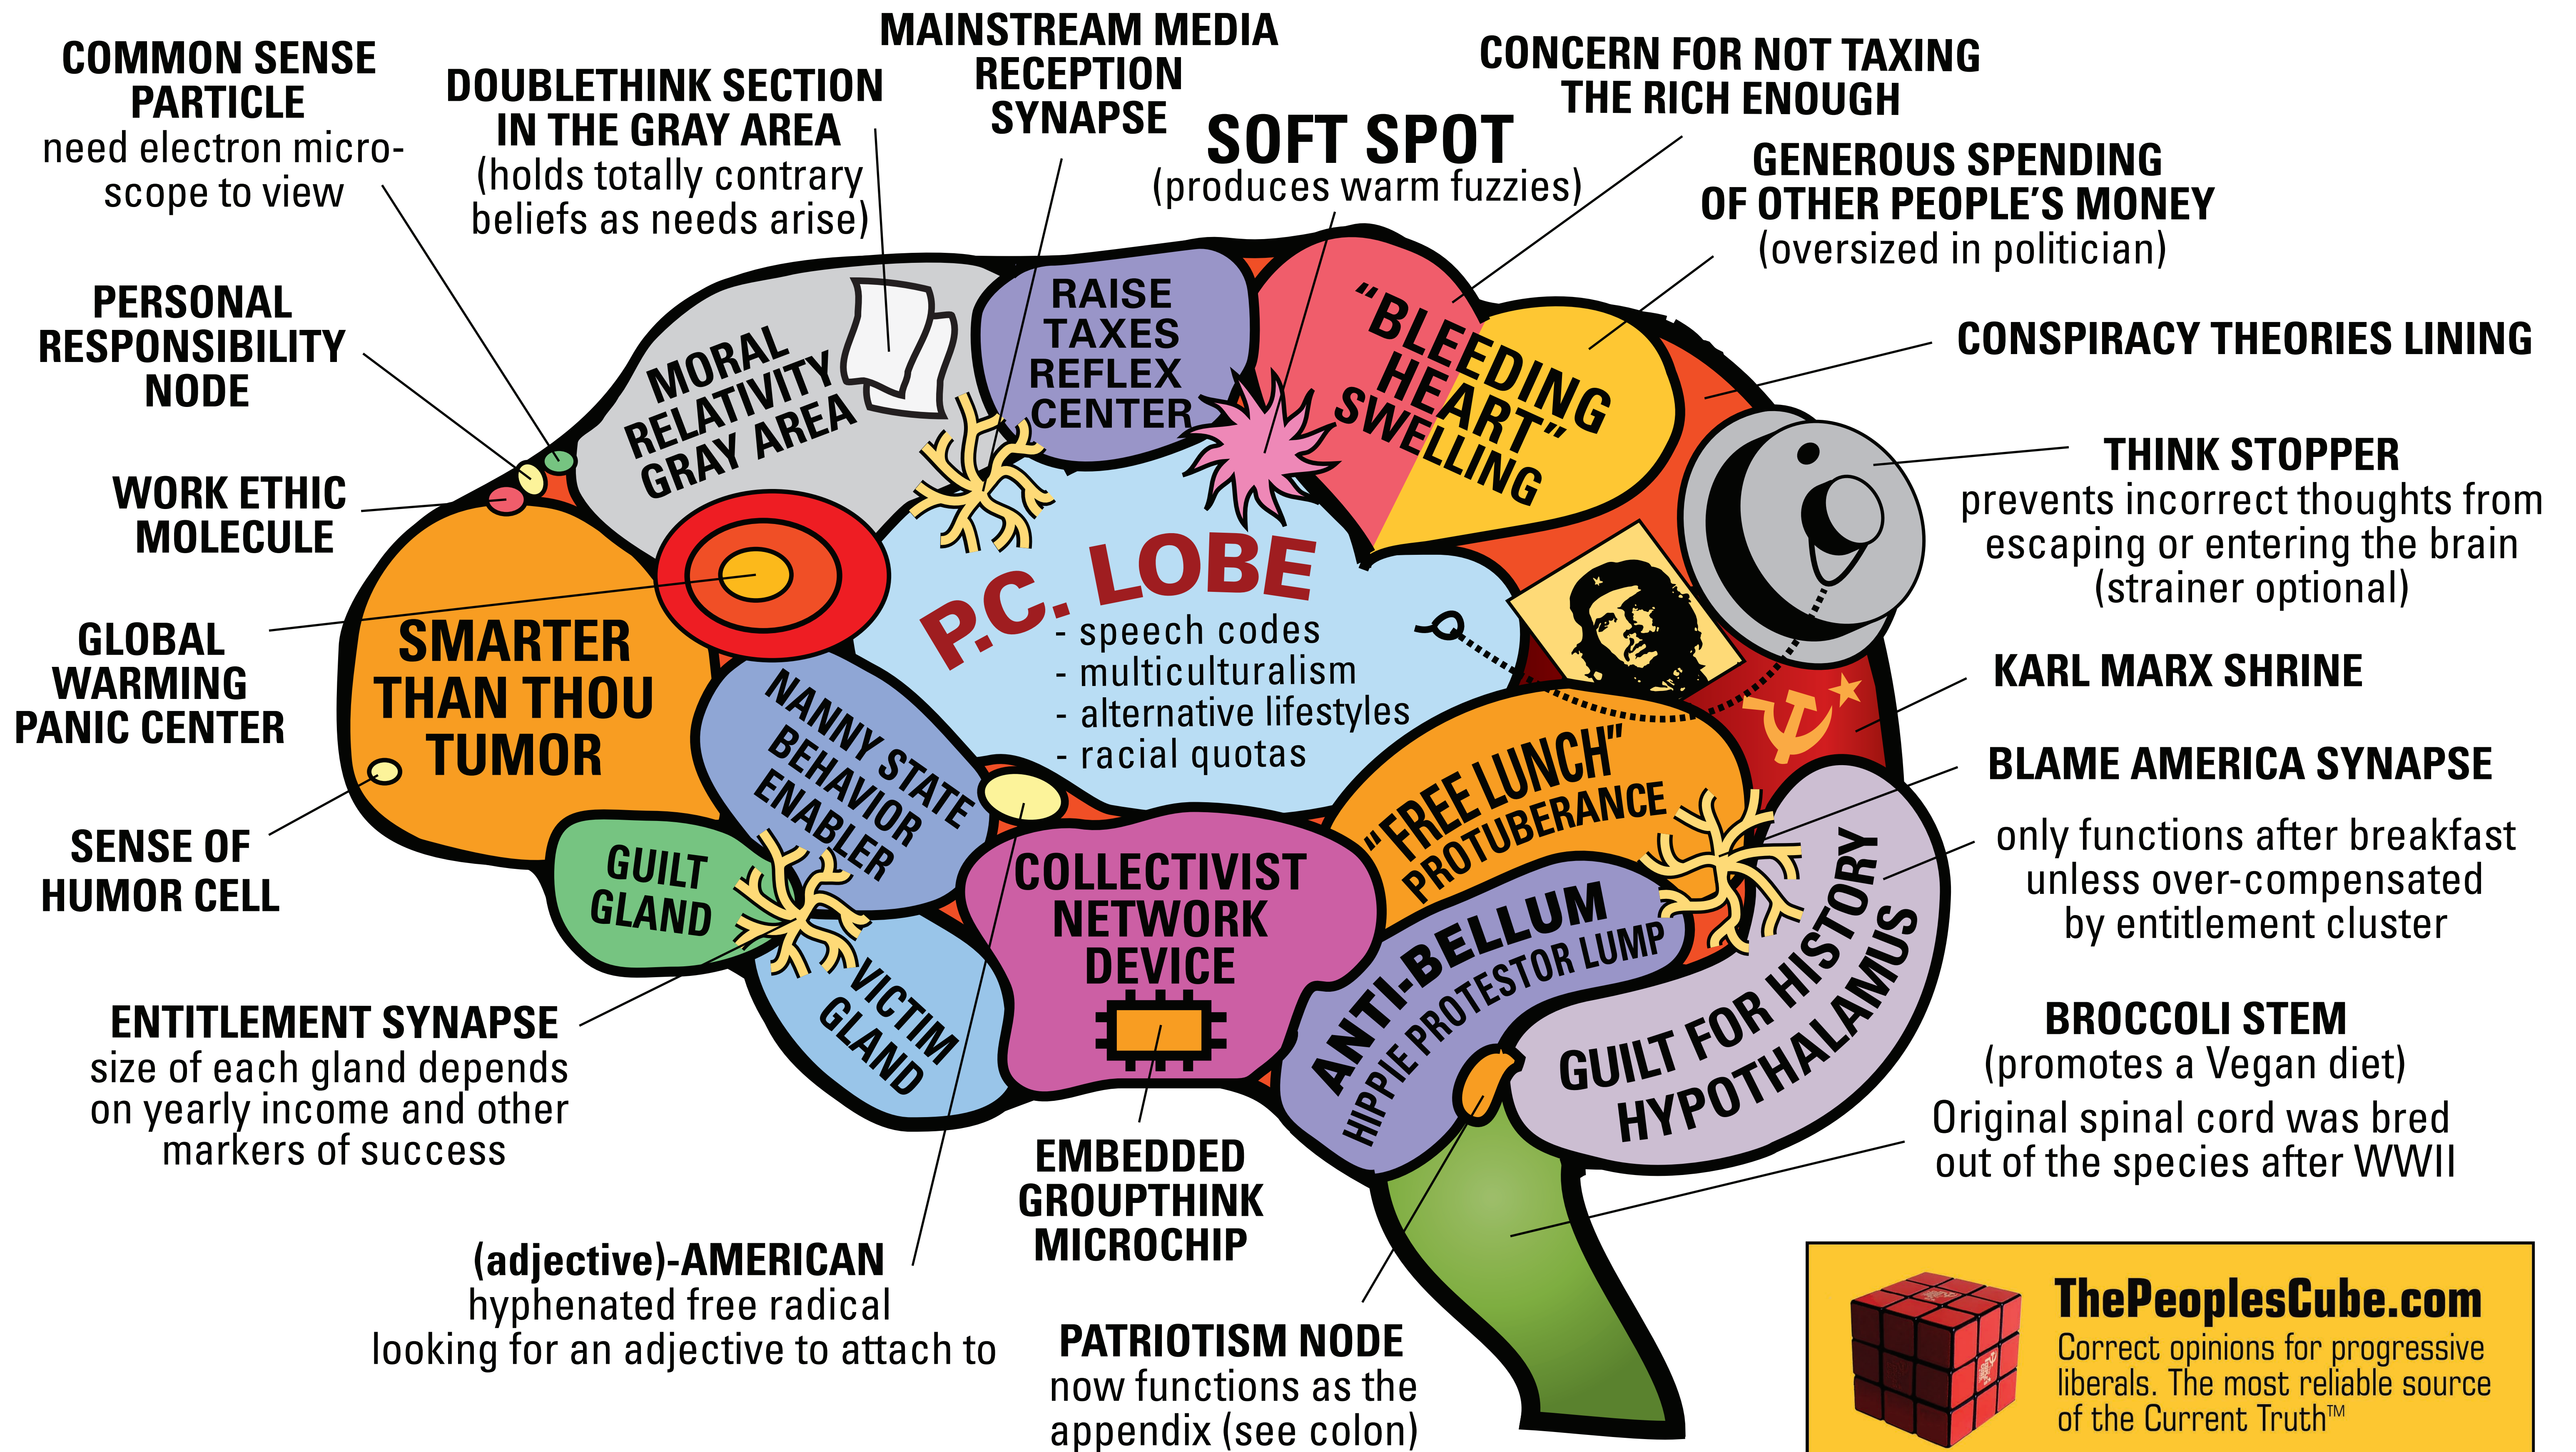

# The Socialist Brain of a Liberal Democrat

**ThePeoplesCube.com**  
Correct opinions for progressive liberals. The most reliable source of the Current Truth™